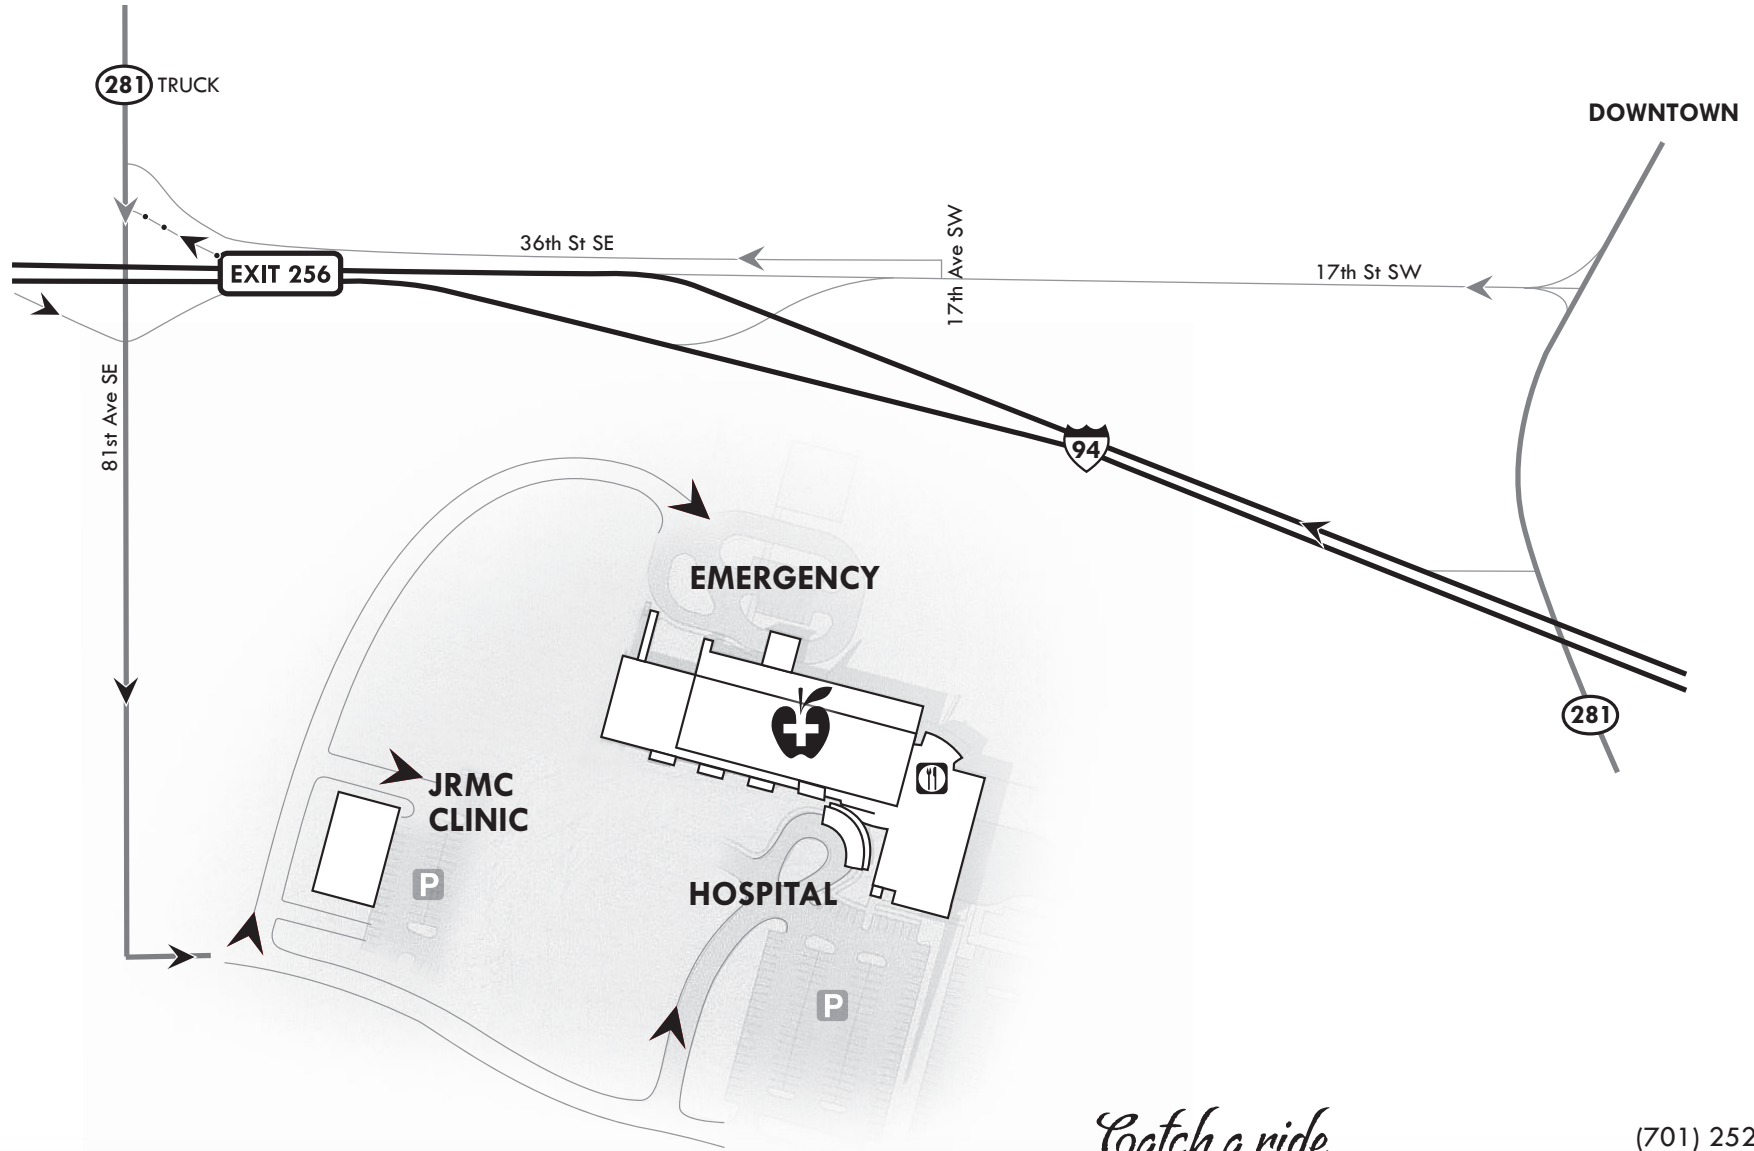

Helpful Maps

Finding your way to and around campus.

Catch a ride...

(701) 252-7888

James River Transit provides rides directly to and from JRM Clinic and Hospital. Call James River Transit to schedule a ride.